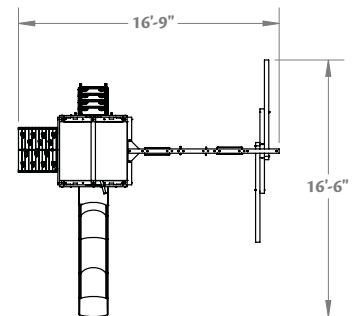

- Larger, 22 Sq. ft. Deck
- Taller, 52" Deck Height
- Taller, 81" Swing Beam
- 10' 3" Total Height
- 16' 9" Wide X 16' 6" Deep (See above)