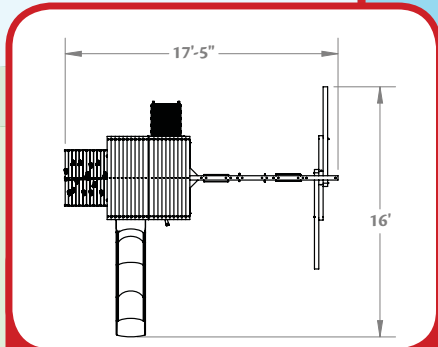

- Larger, 25 Sq. ft. Deck
- Taller, 58" Deck Height
- Taller, 85" Swing Beam
- 11' Total Height
- 17' 5" Wide X 16' Deep (See above)